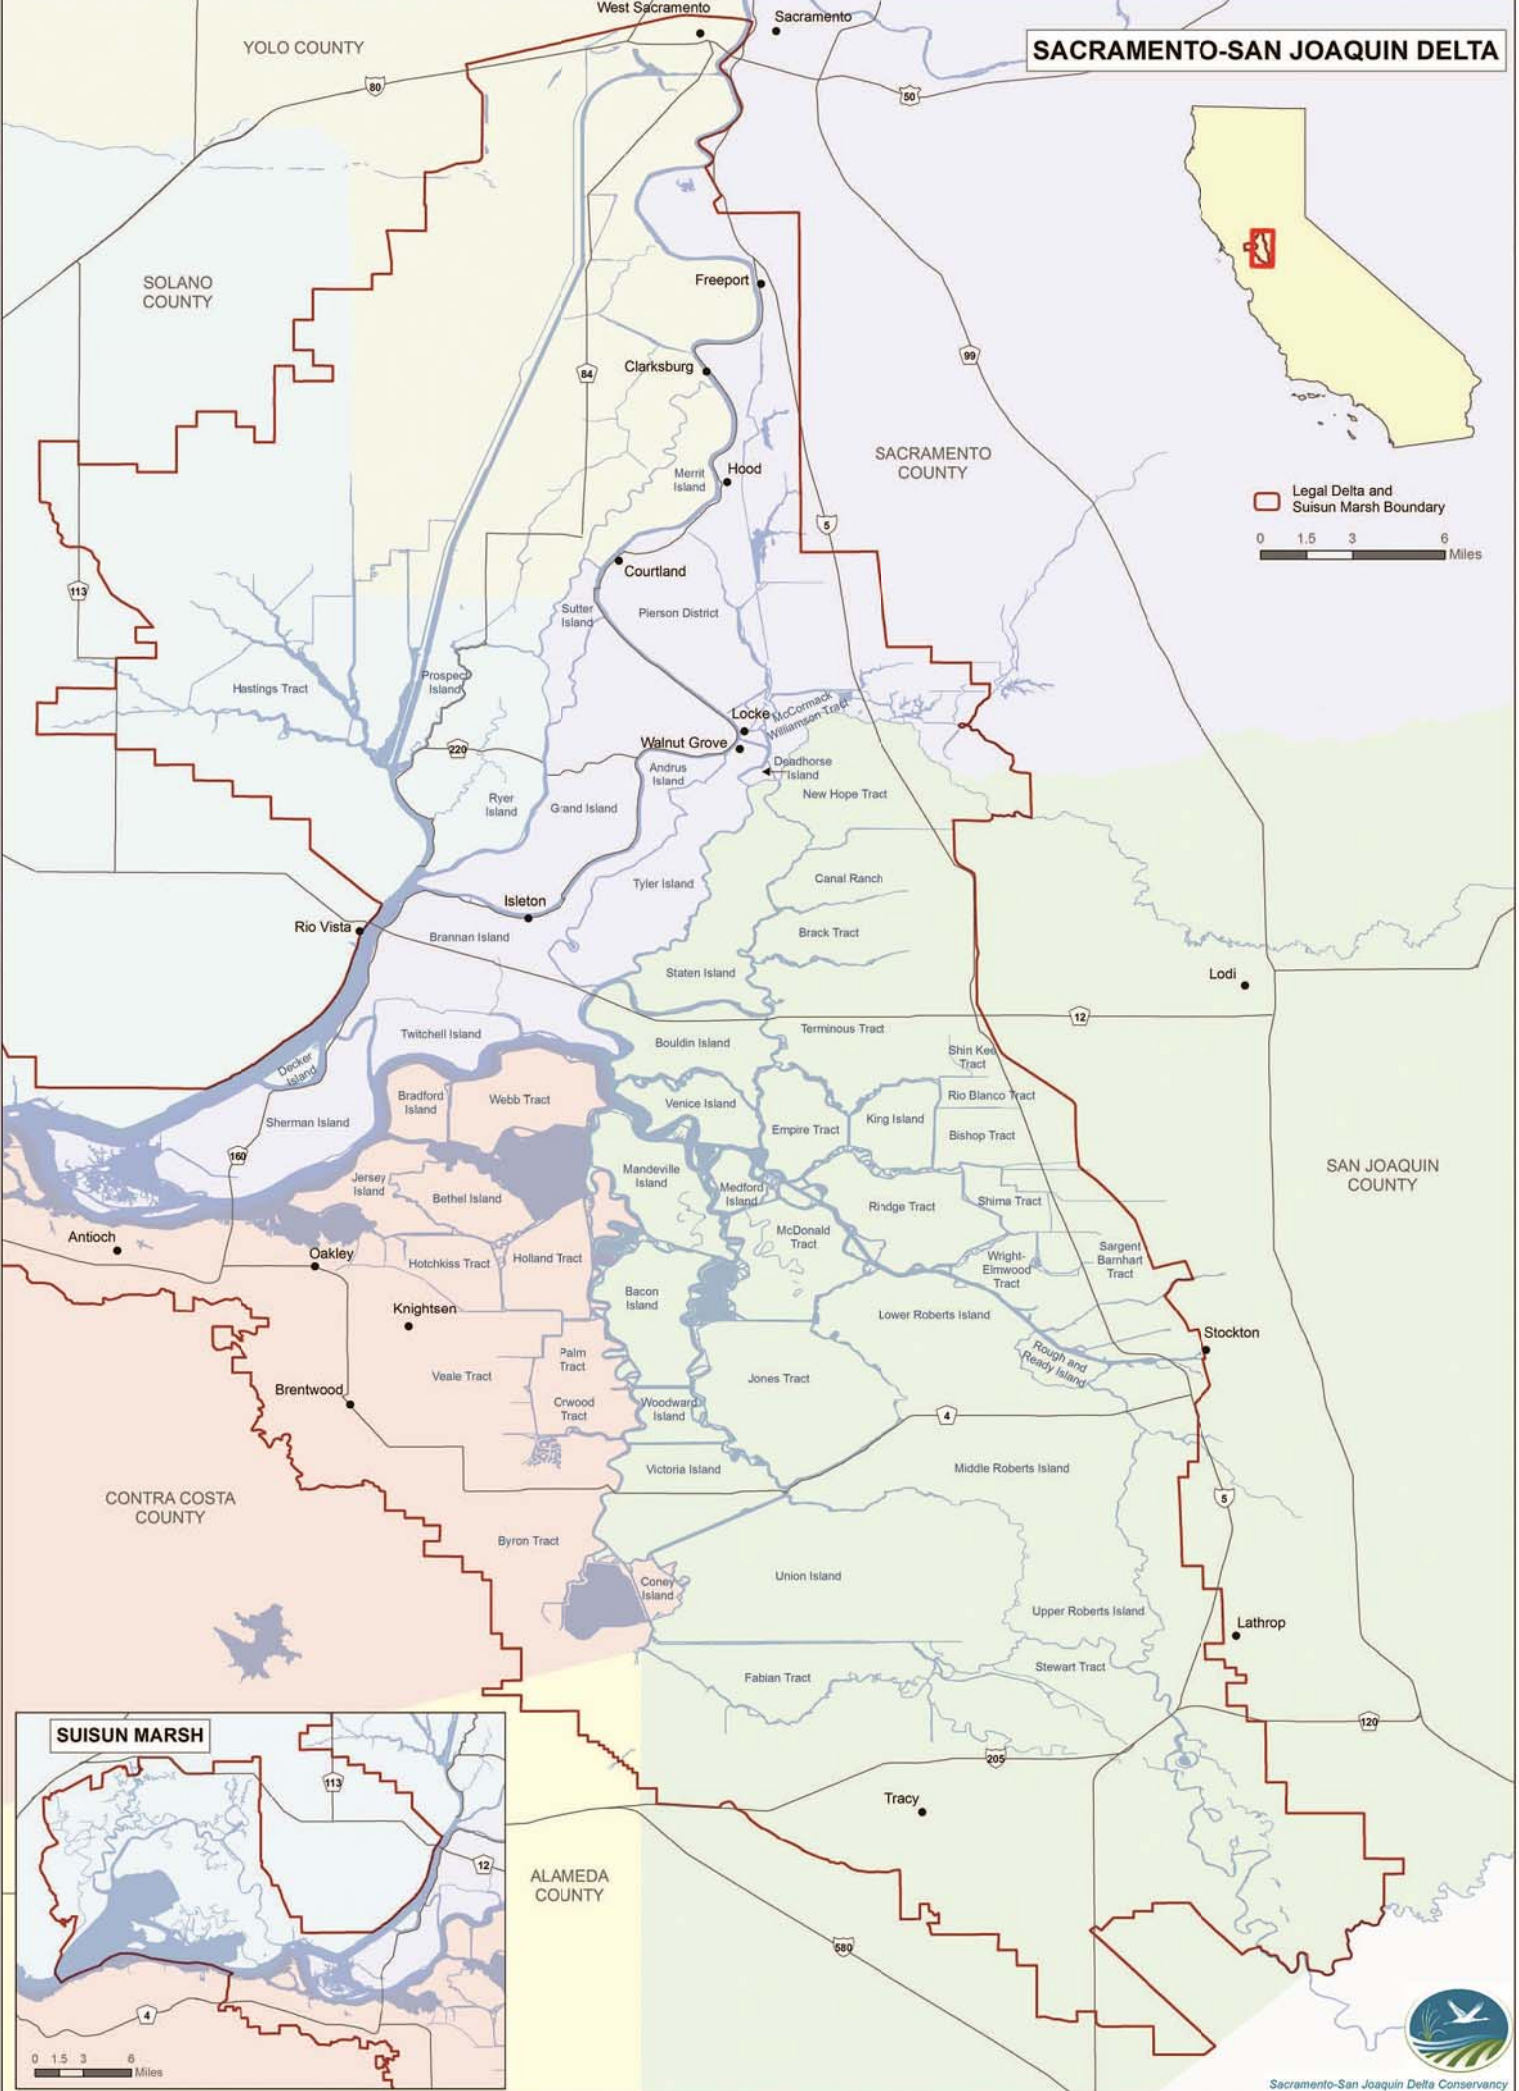

SACRAMENTO-SAN JOAQUIN DELTA

Legal Delta and Suisun Marsh Boundary
0 1.5 3 6 Miles

SUISUN MARSH